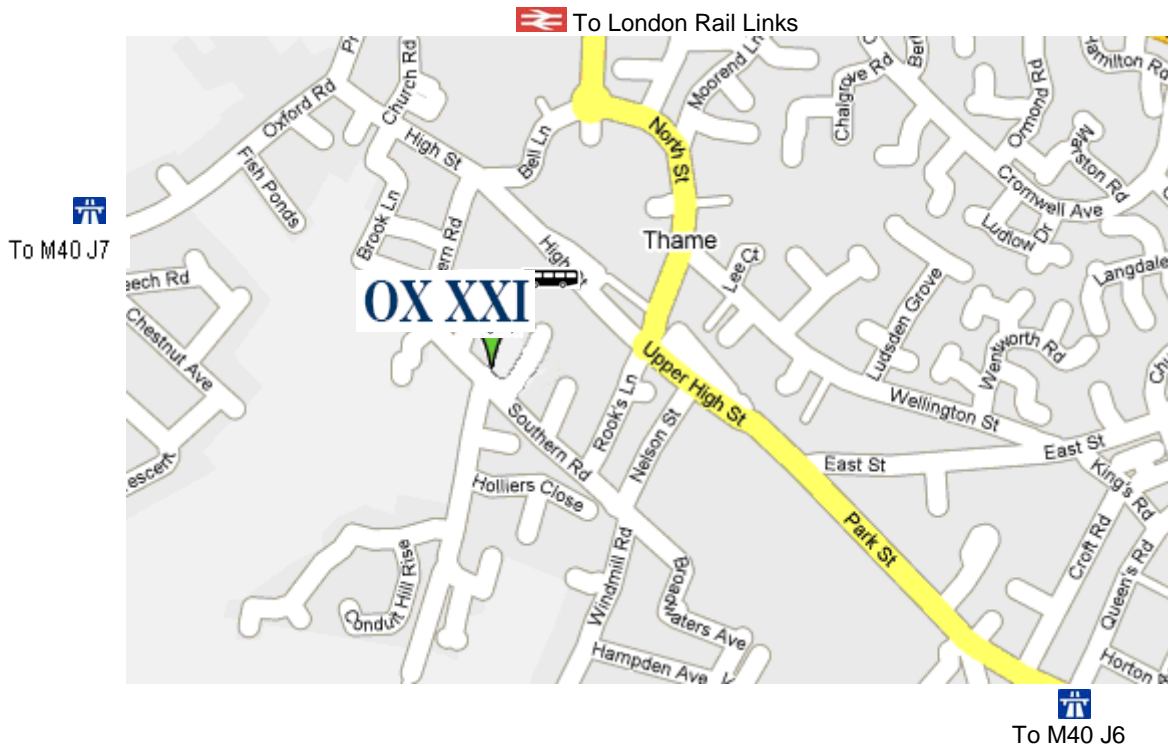

OXFORD XXI

Strategic Think Tank • Research Network • Development Support

OFFICE & CAR PARKING:

The Old Coach House
Southern Road
Thame
Oxfordshire
OX9 2ED

TRANSPORT LINKS:

Haddenham and Thame Parkway – 2.7 miles
For: London Marylebone, from 42 minutes, 4 per hr
For: Birmingham, from 1hr 20mins, 4 per hr

M40 J6
For: London, Heathrow Airport, Gatwick Airport

M40 J7
For: Birmingham & the North

No. 280/261 bus stop – 250 metres
For: Oxford (37 mins), Aylesbury (35 mins)

The Old Coach House
Southern Road, Thame
Oxfordshire OX9 2ED
England